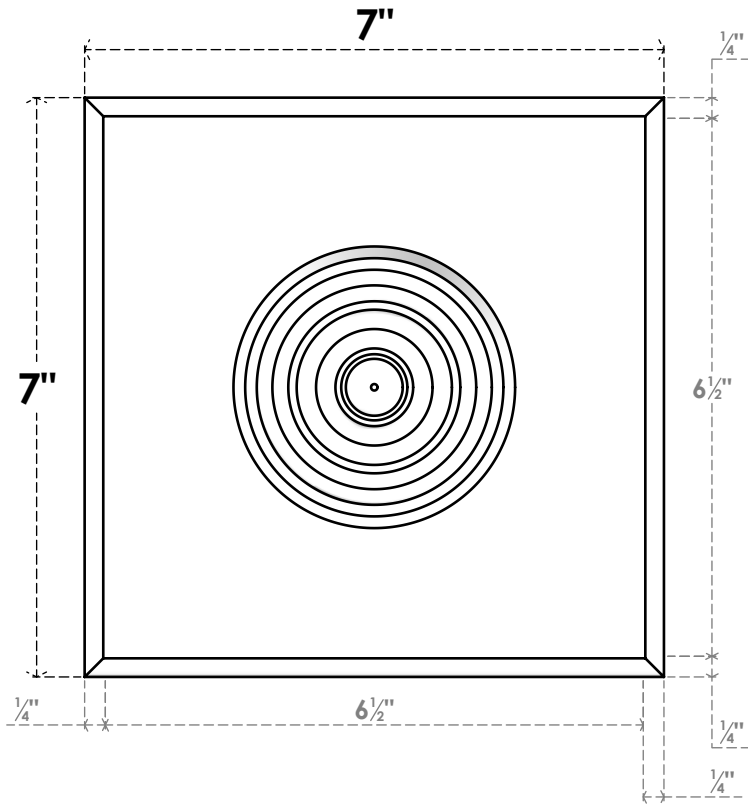

ROSP070X070X075SDG04

7"W X 7"H X 3/4"P STANDARD SEDGWICK BULLSEYE ROSETTE WITH ROUNDED EDGE, ARCHITECTURAL GRADE PVC

FRONT

SIDE

EKENA MILLWORK
2300 WEST MAIN ST.
CLARKSVILLE, TX 75426
TOLL FREE: 866-607-0453
WWW.EKENAMILLWORK.COM

NOTES

1. INSTALLATION TO BE COMPLETED IN ACCORDANCE WITH MANUFACTURER'S SPECIFICATIONS.
2. DRAWING MAY NOT BE TO SCALE
3. THIS DRAWING IS INTENDED FOR DESIGN AND PLANNING PURPOSES ONLY.
4. ALL INFORMATION CONTAINED HEREIN WAS CURRENT AT THE TIME OF DEVELOPMENT BUT MUST BE REVIEWED AND APPROVED BY THE PRODUCT MANUFACTURER TO BE CONSIDERED ACCURATE.
5. ARCHITECTURAL GRADE PVC PRODUCTS ARE MADE FROM EXPANDED CELLULAR PVC AND COME NATURALLY WHITE BUT MAY BE PAINTED