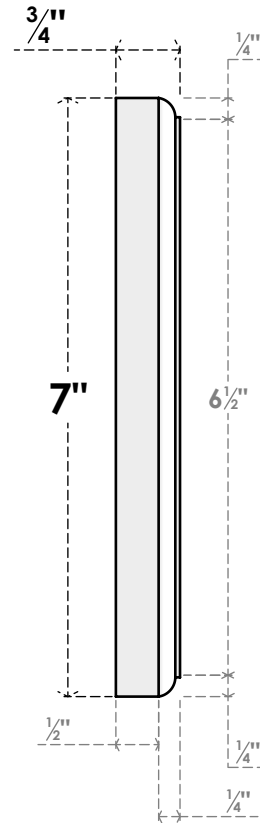

ROSP070X070X075SDG04

7"W X 7"H X 3/4"P STANDARD SEDGWICK BULLSEYE ROSETTE WITH ROUNDED EDGE, ARCHITECTURAL GRADE PVC

FRONT

SIDE

EKENA MILLWORK
2300 WEST MAIN ST.
CLARKSVILLE, TX 75426
TOLL FREE: 866-607-0453
WWW.EKENAMILLWORK.COM

NOTES

1. INSTALLATION TO BE COMPLETED IN ACCORDANCE WITH MANUFACTURER'S SPECIFICATIONS.
2. DRAWING MAY NOT BE TO SCALE
3. THIS DRAWING IS INTENDED FOR DESIGN AND PLANNING PURPOSES ONLY.
4. ALL INFORMATION CONTAINED HEREIN WAS CURRENT AT THE TIME OF DEVELOPMENT BUT MUST BE REVIEWED AND APPROVED BY THE PRODUCT MANUFACTURER TO BE CONSIDERED ACCURATE.
5. ARCHITECTURAL GRADE PVC PRODUCTS ARE MADE FROM EXPANDED CELLULAR PVC AND COME NATURALLY WHITE BUT MAY BE PAINTED